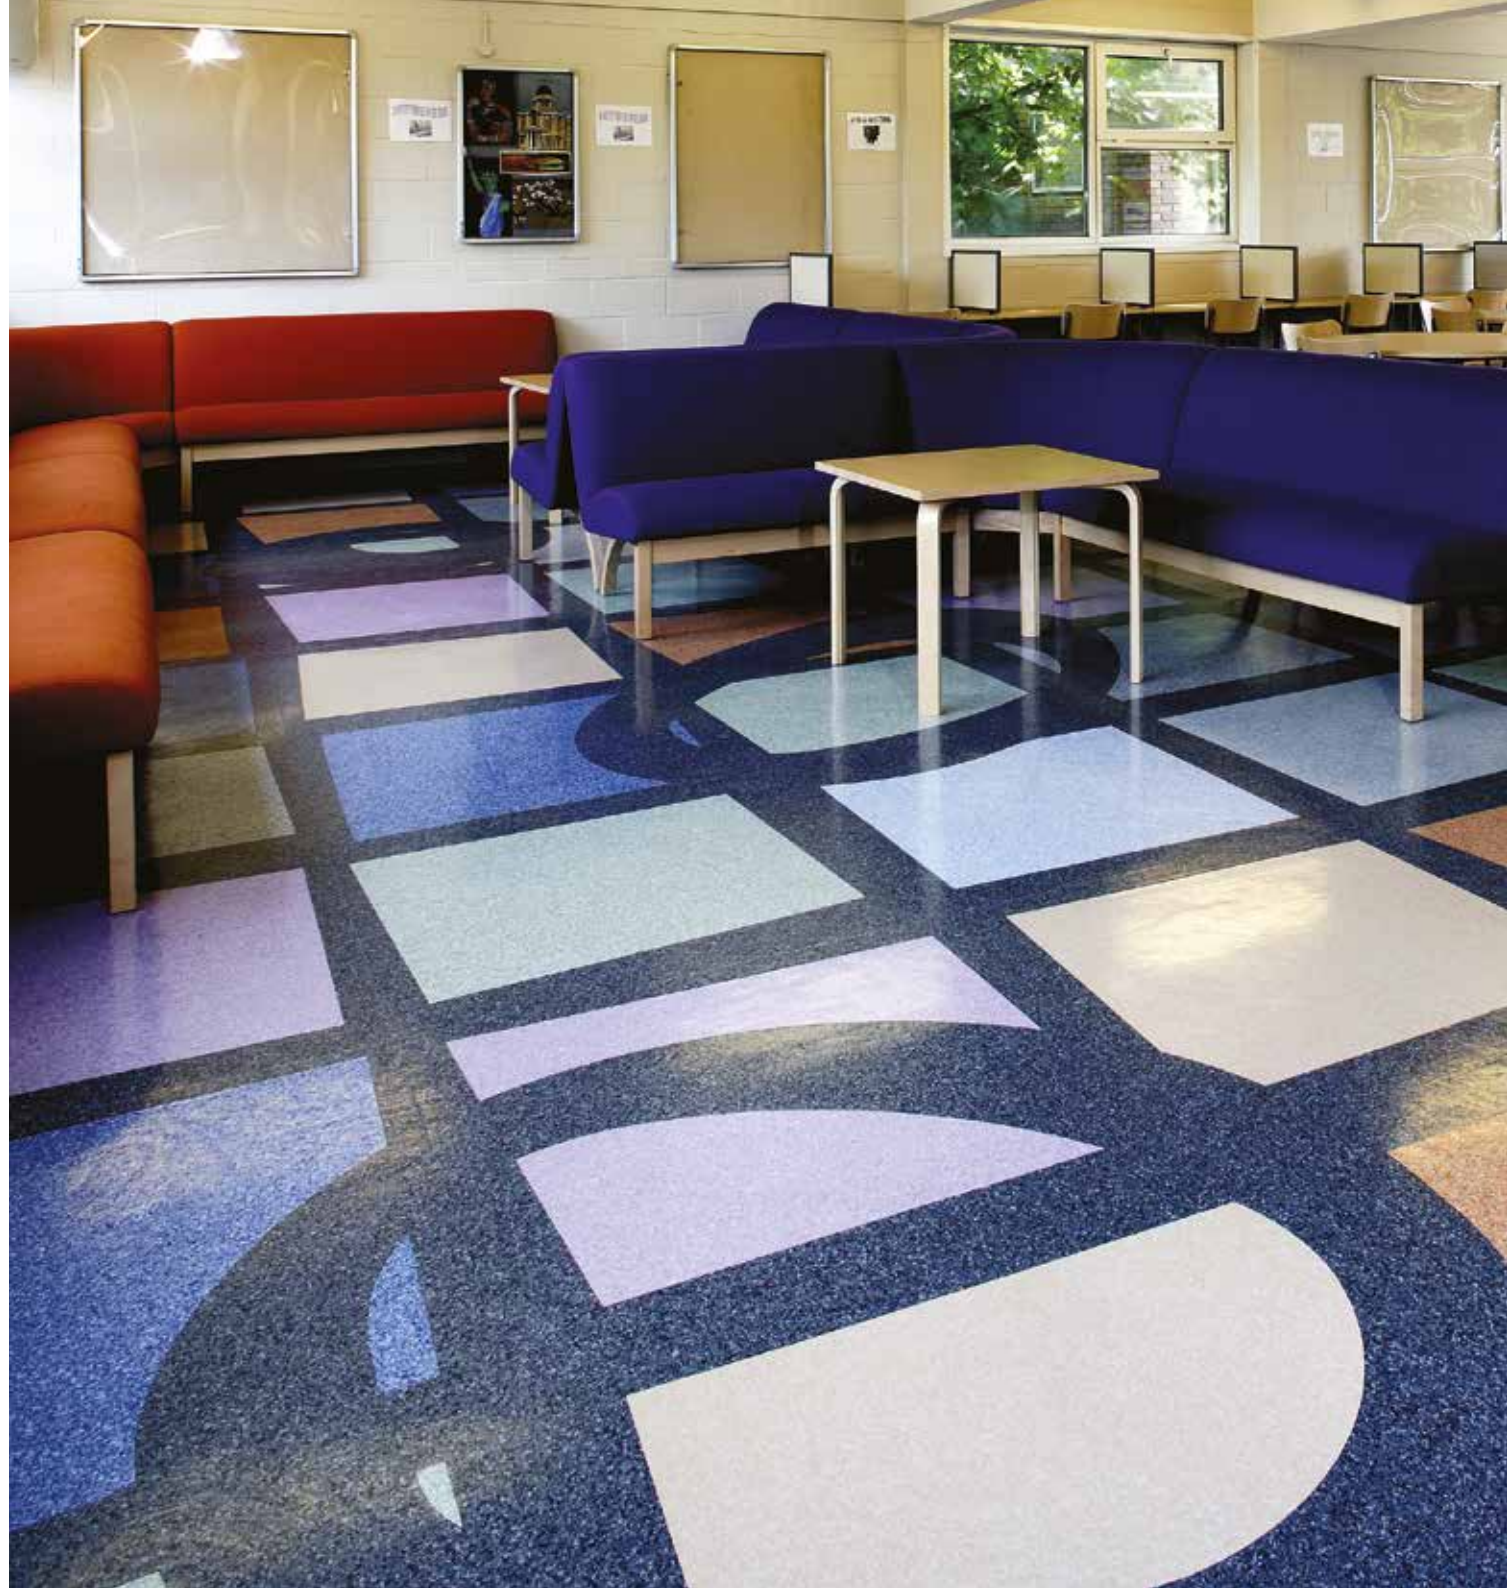

Name : Lampton School
Country: UK
City: London
Products: Eclipse